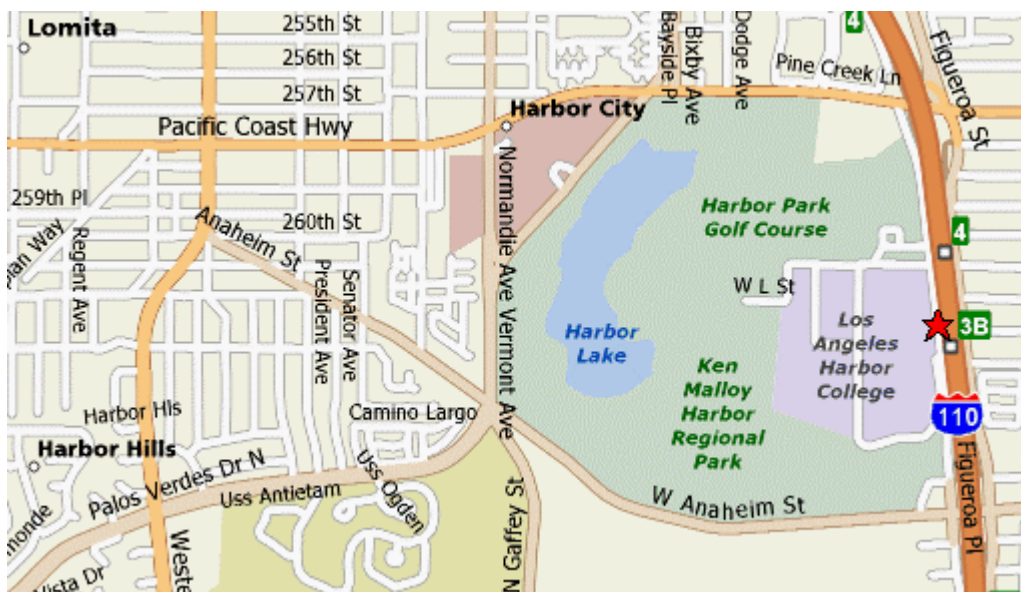

Location: Harbor College – 1111 Figueroa Place, Wilmington

Music Building – Room 134

**Park in lot 8 or the West Parking Structure located off of “L” Street
– see campus map on back. Parking cost is \$2.**

Los Angeles Harbor College
 1111 Figueroa Place Wilmington, CA 90744

★ Music Building - Room 134

Buildings:	MU	Music
AST	NEA	North East Academic
B	NU	Nursing
CA	P.E.	Physical Education & Wellness
CDC	PH	Physics
DS	SCI	Science
FA	SHC	Seahawk Center
FMO	SSA	Student Services & Administration
GC	T	Technology
LRC		

Anaheim Street Exit (110 S)

Anaheim Street